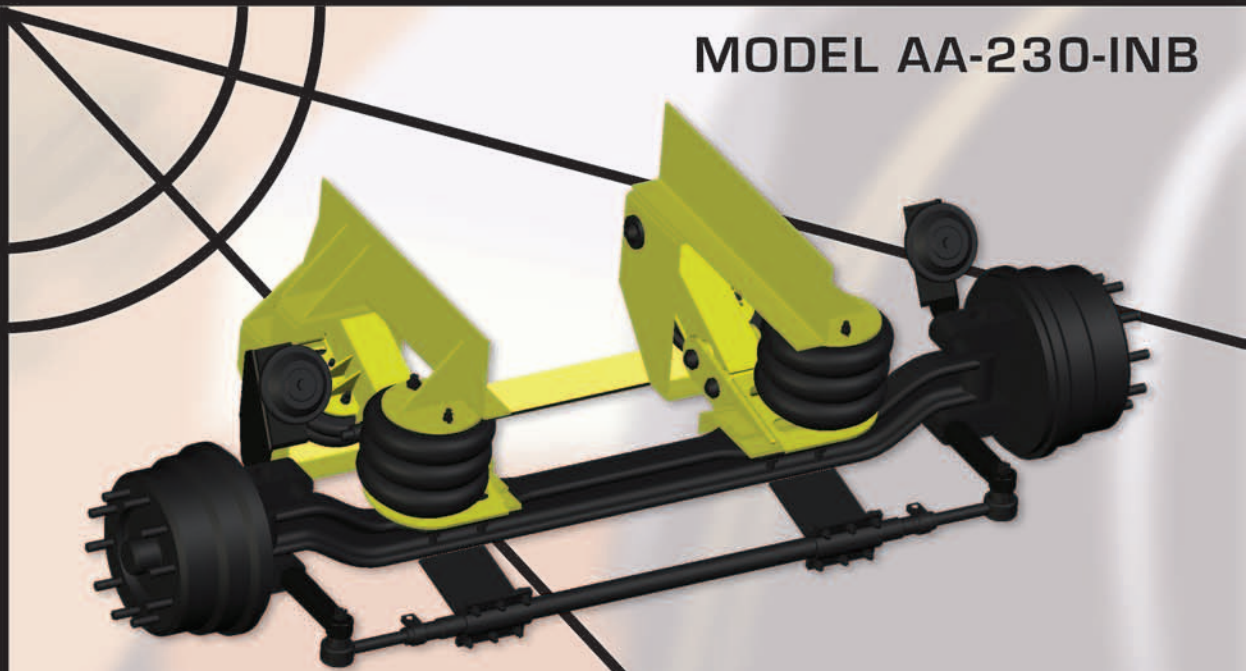

MODEL AA-230-INB

AA-230 FEATURES

AIR RIDE/AIR LIFT:	Provides a smooth ride and maximum cargo protection. Airsprings lift axle when not in use.
CAPACITY:	13,000 lbs.
MAXIMUM LIFT:	Up to 8 inches.
AXLE TRAVEL:	12 inches total, lift and rebound.
LOW MAINTENANCE:	Durable urethane bushings at pull arm pivot and axle seat connections. No lubrication required.
AXLE:	Forged I-beam, 3 1/2" drop, offers increased driveline clearance.

NOTES:

1. CAPACITY: 13,000
2. PUSHER OR TAG, UTILIZES FRONT STEERING AXLE.
3. RIDE HEIGHT: 9" - 11" (AXLE DROP 3.5")
7" - 9" (AXLE DROP 5.5")
4. LIFT: 6" - 8"
5. WHEN LIFTED THE TOP OF THE AXLE IS 6" BELOW THE BOTTOM OF THE FRAME.