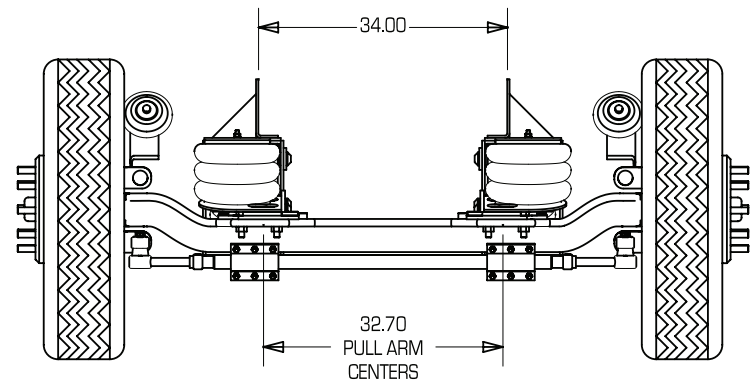

MODEL AA-230-INB

AA-230 FEATURES

AIR RIDE/AIR LIFT:	Provides a smooth ride and maximum cargo protection. Airsprings lift axle when not in use.
CAPACITY:	13,000 lbs.
MAXIMUM LIFT:	Up to 8 inches.
AXLE TRAVEL:	12 inches total, lift and rebound.
LOW MAINTENANCE:	Durable urethane bushings at pull arm pivot and axle seat connections. No lubrication required.
AXLE:	Forged I-beam, 3 1/2" drop, offers increased driveline clearance.

NOTES:

1. CAPACITY: 13,000
2. PUSHER OR TAG, UTILIZES FRONT STEERING AXLE.
3. RIDE HEIGHT: 9" - 11" (AXLE DROP 3.5")
7" - 9" (AXLE DROP 5.5")
4. LIFT: 6" - 8"
5. WHEN LIFTED THE TOP OF THE AXLE IS 6" BELOW THE BOTTOM OF THE FRAME.