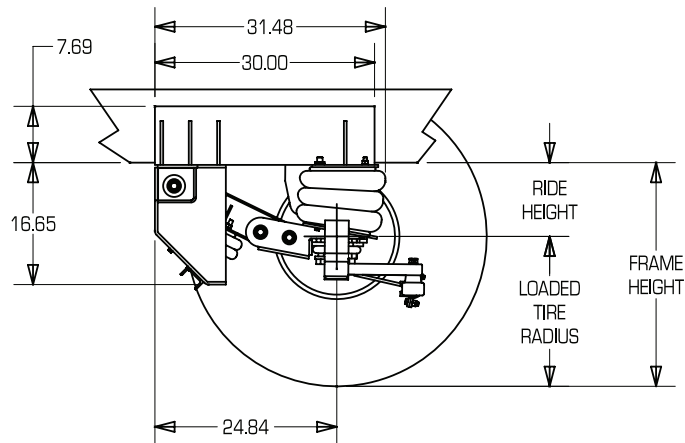

MODEL AA-230-INB

AA-230 FEATURES

AIR RIDE/AIR LIFT:	Provides a smooth ride and maximum cargo protection. Airsprings lift axle when not in use.
CAPACITY:	13,000 lbs.
MAXIMUM LIFT:	Up to 8 inches.
AXLE TRAVEL:	12 inches total, lift and rebound.
LOW MAINTENANCE:	Durable urethane bushings at pull arm pivot and axle seat connections. No lubrication required.
AXLE:	Forged I-beam, 3 1/2" drop, offers increased driveline clearance.

NOTES:

1. CAPACITY: 13,000
2. PUSHER OR TAG, UTILIZES FRONT STEERING AXLE.
3. RIDE HEIGHT: 9" - 11" (AXLE DROP 3.5")
7" - 9" (AXLE DROP 5.5")
4. LIFT: 6" - 8"
5. WHEN LIFTED THE TOP OF THE AXLE IS 6" BELOW THE BOTTOM OF THE FRAME.