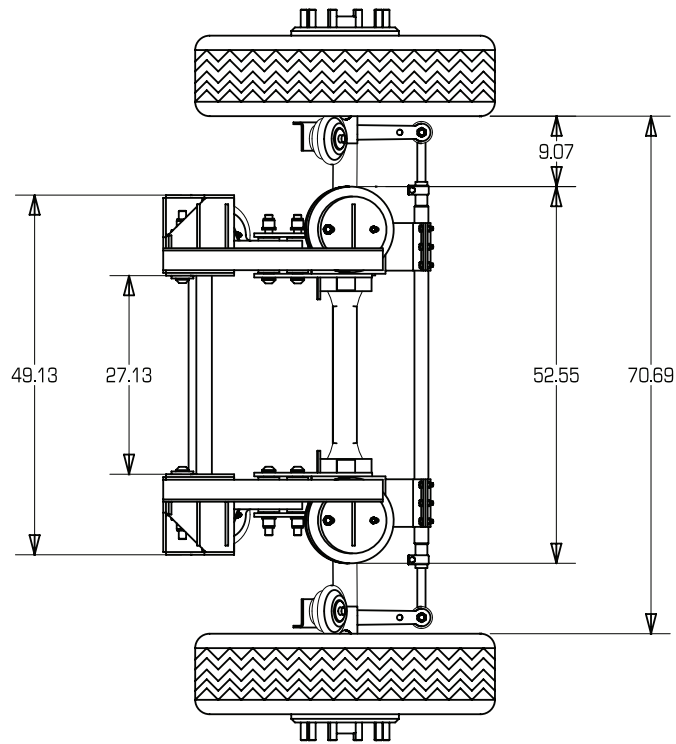

MODEL AA-230-INB

AA-230 FEATURES

AIR RIDE/AIR LIFT:	Provides a smooth ride and maximum cargo protection. Airsprings lift axle when not in use.
CAPACITY:	13,000 lbs.
MAXIMUM LIFT:	Up to 8 inches.
AXLE TRAVEL:	12 inches total, lift and rebound.
LOW MAINTENANCE:	Durable urethane bushings at pull arm pivot and axle seat connections. No lubrication required.
AXLE:	Forged I-beam, 3 1/2" drop, offers increased driveline clearance.

NOTES:

1. CAPACITY: 13,000
2. PUSHER OR TAG, UTILIZES FRONT STEERING AXLE.
3. RIDE HEIGHT: 9" - 11" (AXLE DROP 3.5")
7" - 9" (AXLE DROP 5.5")
4. LIFT: 6" - 8"
5. WHEN LIFTED THE TOP OF THE AXLE IS 6" BELOW THE BOTTOM OF THE FRAME.