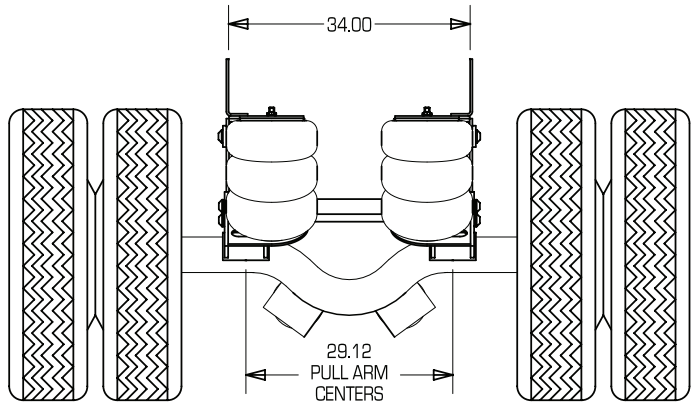

#### AA-270 FEATURES

AIR RIDE/AIR LIFT:	Provides a smooth ride and maximum cargo protection. Airsprings lift axle when not in use.
CAPACITY:	14,000 lbs.
MAXIMUM LIFT:	Up to 8 inches on most truck frames.
AXLE TRAVEL:	12 inches total, lift and rebound.
LOW MAINTENANCE:	Durable urethane bushings at all pivot points. No lubrication required.

**Demand Durability...Select Silent Drive**

NOTES:

1. CAPACITY: 14,000
2. TRAILER NON-STEERING OR SELF-STEERING AXLE. HIGH FRAME OR LOW PROFILE TIRES.
3. RIDE HEIGHT: 14" - 17".
4. LIFT: 5" - 8"
5. WHEN LIFTED THE TOP OF THE AXLE IS 6-1/2" BELOW THE BOTTOM OF THE FRAME.