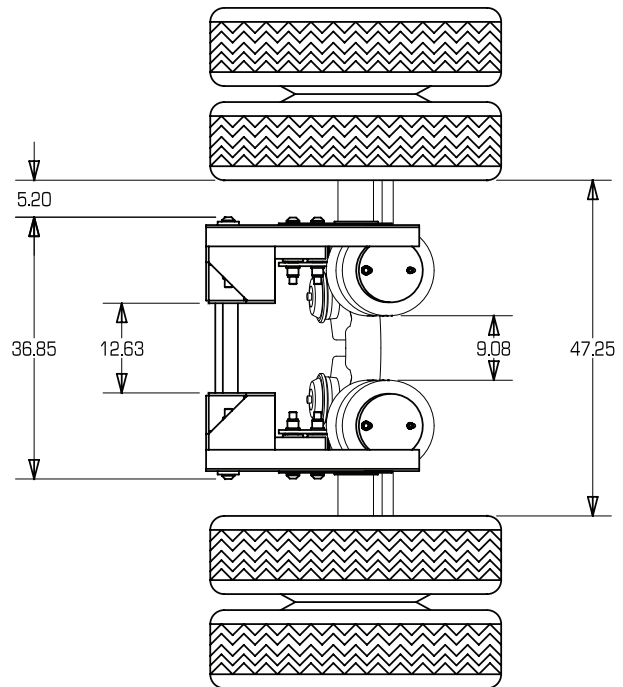

#### AA-270 FEATURES

AIR RIDE/AIR LIFT:	Provides a smooth ride and maximum cargo protection. Airsprings lift axle when not in use.
CAPACITY:	14,000 lbs.
MAXIMUM LIFT:	Up to 8 inches on most truck frames.
AXLE TRAVEL:	12 inches total, lift and rebound.
LOW MAINTENANCE:	Durable urethane bushings at all pivot points. No lubrication required.

**Demand Durability...Select Silent Drive**

NOTES:

1. CAPACITY: 14,000
2. TRAILER NON-STEERING OR SELF-STEERING AXLE. HIGH FRAME OR LOW PROFILE TIRES.
3. RIDE HEIGHT: 14" - 17".
4. LIFT: 5" - 8"
5. WHEN LIFTED THE TOP OF THE AXLE IS 6-1/2" BELOW THE BOTTOM OF THE FRAME.