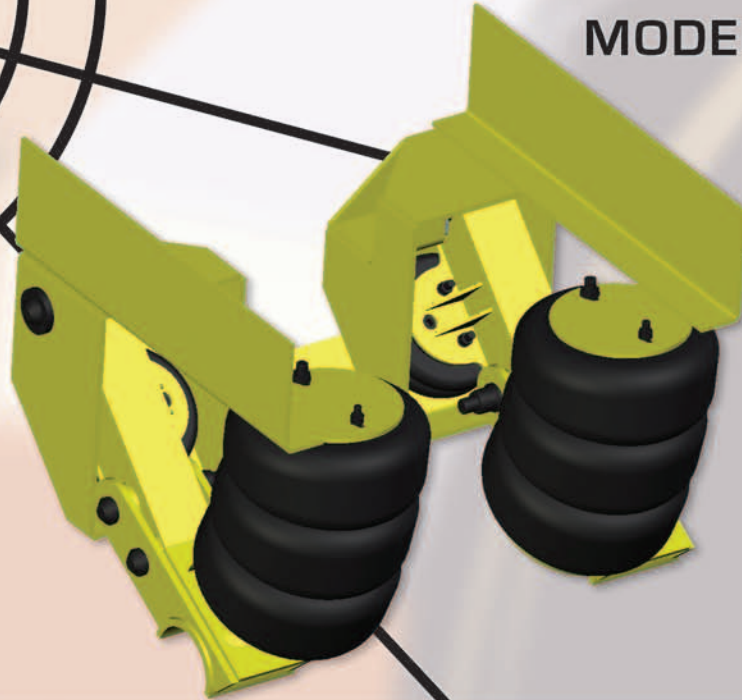

MODEL AA-270

**NON-STEER SERIES**

#### AA-270 FEATURES

AIR RIDE/AIR LIFT:	Provides a smooth ride and maximum cargo protection. Airsprings lift axle when not in use.
CAPACITY:	14,000 lbs.
MAXIMUM LIFT:	Up to 8 inches on most truck frames.
AXLE TRAVEL:	12 inches total, lift and rebound.
LOW MAINTENANCE:	Durable urethane bushings at all pivot points. No lubrication required.

**Demand Durability...Select Silent Drive**

NOTES:

1. CAPACITY: 14,000
2. TRAILER NON-STEERING OR SELF-STEERING AXLE. HIGH FRAME OR LOW PROFILE TIRES.
3. RIDE HEIGHT: 14" - 17".
4. LIFT: 5" - 8"
5. WHEN LIFTED THE TOP OF THE AXLE IS 6-1/2" BELOW THE BOTTOM OF THE FRAME.