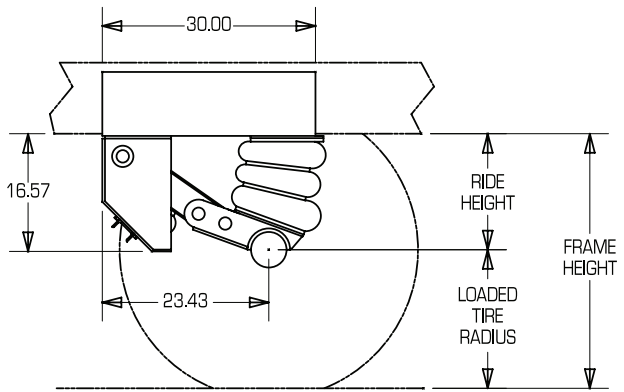

#### AA-270 FEATURES

AIR RIDE/AIR LIFT:	Provides a smooth ride and maximum cargo protection. Airsprings lift axle when not in use.
CAPACITY:	14,000 lbs.
MAXIMUM LIFT:	Up to 8 inches on most truck frames.
AXLE TRAVEL:	12 inches total, lift and rebound.
LOW MAINTENANCE:	Durable urethane bushings at all pivot points. No lubrication required.

**Demand Durability...Select Silent Drive**

NOTES:

1. CAPACITY: 14,000
2. TRAILER NON-STEERING OR SELF-STEERING AXLE. HIGH FRAME OR LOW PROFILE TIRES.
3. RIDE HEIGHT: 14" - 17".
4. LIFT: 5" - 8"
5. WHEN LIFTED THE TOP OF THE AXLE IS 6-1/2" BELOW THE BOTTOM OF THE FRAME.