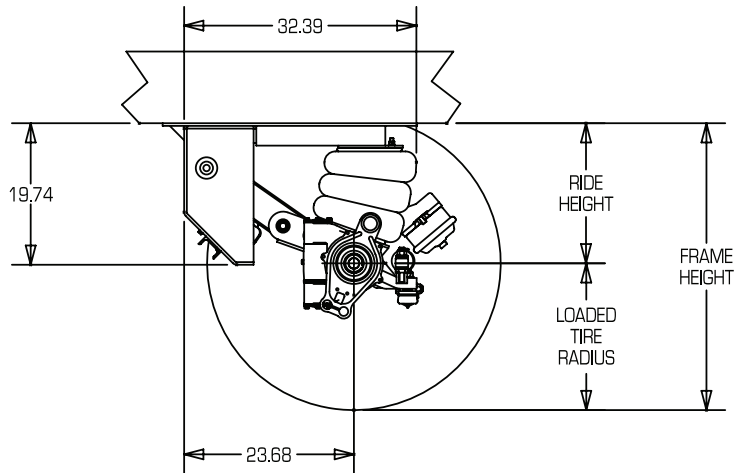

MODEL AA(S)-290-TR

TRAILER SERIES

AA(S)-290TR FEATURES

AIR RIDE/AIR LIFT:	Provides a smooth ride and maximum cargo protection. Airsprings within hangers lift axle when not in use.
CAPACITY:	14,000 lbs.
MAXIMUM LIFT:	Up to 8 inches.
AXLE TRAVEL:	11 inches total, lift and rebound.
LOW MAINTENANCE:	Durable urethane bushings at all pivot points. No lubrication required.
SELF-STEERING AXLE:	Offers longer tire life and better vehicle handling. Features leading kingpin for optimum performance.
RIDE HEIGHT:	17 to 20 inches.

NOTES:

1. CAPACITY: 14,000.
2. TRAILER, NON-STEERING OR SELF-STEERING AXLE, HIGH FRAME OR LOW PROFILE TIRES.
3. RIDE HEIGHT: 17" - 20".
4. LIFT: 5" - 8"
5. WHEN LIFTED THE TOP OF THE AXLE IS 9-1/2" BELOW THE BOTTOM OF THE FRAME.