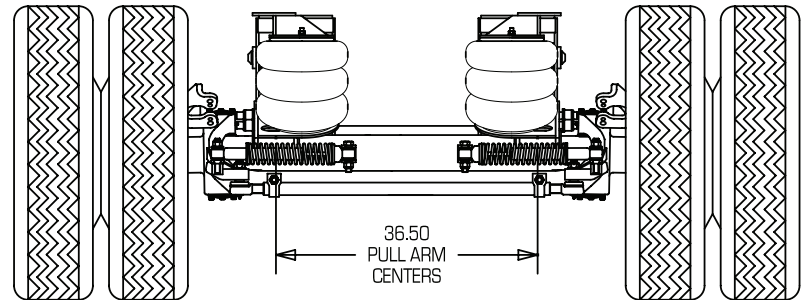

MODEL AA(S)-290-TR

TRAILER SERIES

AA(S)-290TR FEATURES

AIR RIDE/AIR LIFT:	Provides a smooth ride and maximum cargo protection. Airsprings within hangers lift axle when not in use.
CAPACITY:	14,000 lbs.
MAXIMUM LIFT:	Up to 8 inches.
AXLE TRAVEL:	11 inches total, lift and rebound.
LOW MAINTENANCE:	Durable urethane bushings at all pivot points. No lubrication required.
SELF-STEERING AXLE:	Offers longer tire life and better vehicle handling. Features leading kingpin for optimum performance.
RIDE HEIGHT:	17 to 20 inches.

NOTES:

1. CAPACITY: 14,000.
2. TRAILER, NON-STEERING OR SELF-STEERING AXLE, HIGH FRAME OR LOW PROFILE TIRES.
3. RIDE HEIGHT: 17" - 20".
4. LIFT: 5" - 8"
5. WHEN LIFTED THE TOP OF THE AXLE IS 9-1/2" BELOW THE BOTTOM OF THE FRAME.