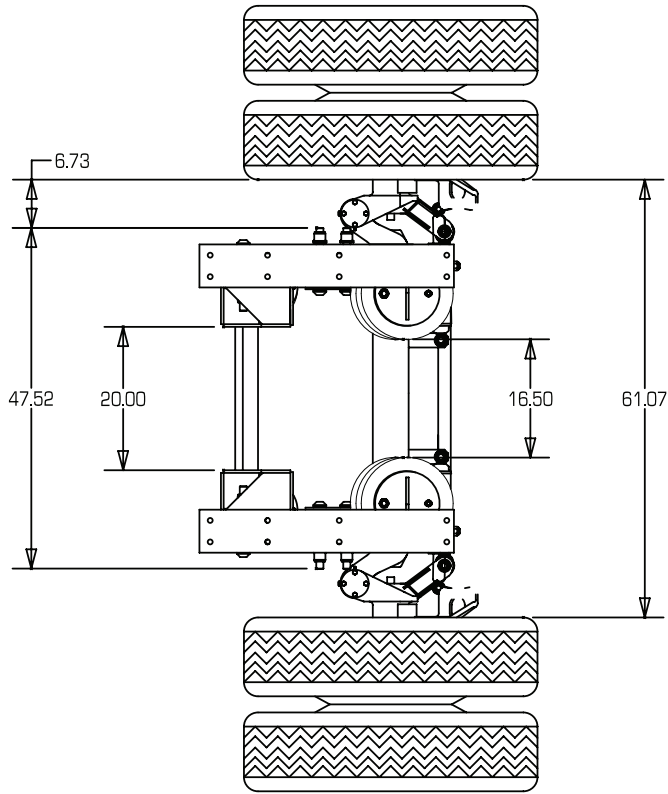

MODEL AA(S)-290-TR

TRAILER SERIES

AA(S)-290TR FEATURES

AIR RIDE/AIR LIFT:	Provides a smooth ride and maximum cargo protection. Airsprings within hangers lift axle when not in use.
CAPACITY:	14,000 lbs.
MAXIMUM LIFT:	Up to 8 inches.
AXLE TRAVEL:	11 inches total, lift and rebound.
LOW MAINTENANCE:	Durable urethane bushings at all pivot points. No lubrication required.
SELF-STEERING AXLE:	Offers longer tire life and better vehicle handling. Features leading kingpin for optimum performance.
RIDE HEIGHT:	17 to 20 inches.

NOTES:

1. CAPACITY: 14,000.
2. TRAILER, NON-STEERING OR SELF-STEERING AXLE, HIGH FRAME OR LOW PROFILE TIRES.
3. RIDE HEIGHT: 17" - 20".
4. LIFT: 5" - 8"
5. WHEN LIFTED THE TOP OF THE AXLE IS 9-1/2" BELOW THE BOTTOM OF THE FRAME.